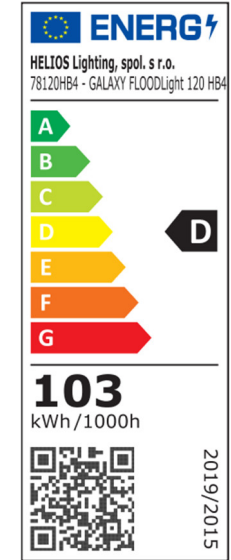

**78040LB4 -  
GALAXY FLOODLight 040 LB4**

**78060LB4 -  
GALAXY FLOODLight 060 LB4**

**78090LB4 -  
GALAXY FLOODLight 090 LB4**

**78120LB4 -  
GALAXY FLOODLight 120 LB4**

**78150LB4 -  
GALAXY FLOODLight 150 LB4**

**78200LB4 -  
GALAXY FLOODLight 200 LB4**

**78240LB4 -  
GALAXY FLOODLight 240 LB4**

**78040HB4 -  
GALAXY FLOODLight 040 HB4**

**78060HB4 -  
GALAXY FLOODLight 060 HB4**

**78090HB4 -  
GALAXY FLOODLight 090 HB4**

**39**  
kWh/1000h

2019/2015

**78040ASY4 -  
GALAXY FLOODLight 040 ASY**

HELIOS Lighting, spol. s r.o.

78060ASY4 - GALAXY FLOODLight 060 ASY

**57**  
kWh/1000h

2019/2015

**78060ASY4 -  
GALAXY FLOODLight 060 ASY**